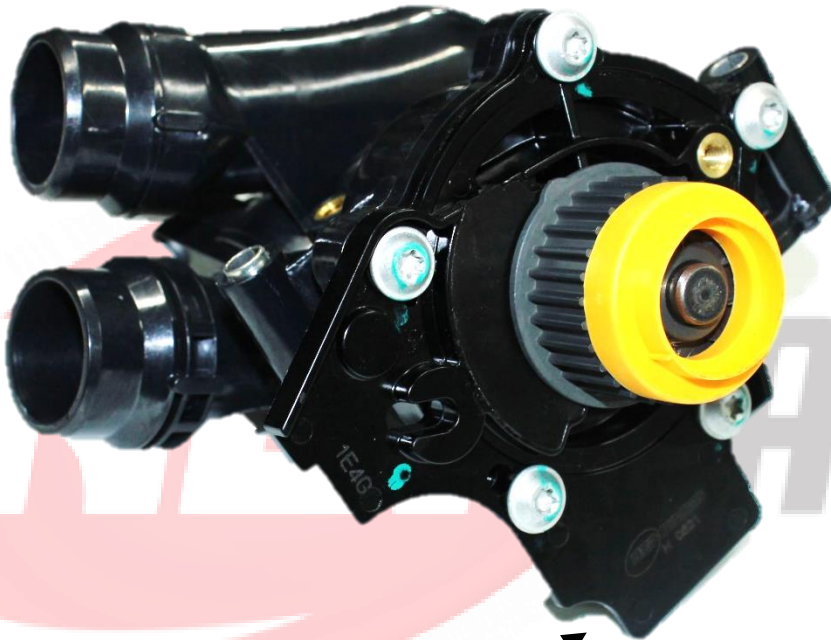

Audi, Skoda, VW 1.8L & 2.0L DOHC 16V  
W6502, W6502AH, W6502DH, OEM # 06H121026 & 06J121026 Series

**DUE TO A OEM DESIGN CHANGE W6502, W6502AH & W6502HDH ARE TO BE REPLACED BY W6641 & W6641HDH**

W6502 / W6502AH / W6502HDH  
Early design includes a wide plate

W6641 / W6641HDH  
Late design includes a narrow plate

Both Pumps Include The Same Housing & Come With A O'ring Pack