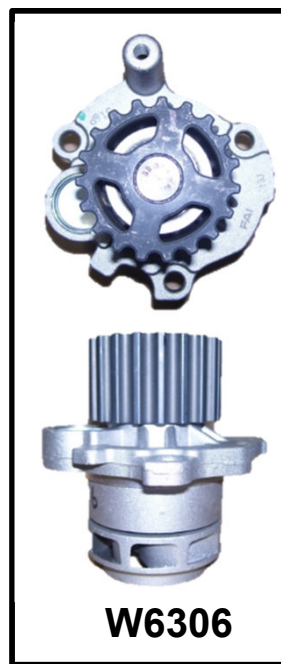

1300 662 766

PIB April 2015
page 1 of 2

NASON PRODUCT INFORMATION BULLETIN

WATER PUMPS THAT LOOK SIMILAR IN THE VW SKODA AUDI FAMILY GROUP OF ENGINES

WATER PUMP PART #	Belt Type & # of teeth	Notes
W3155	Square 23 T	60mm 7 Vane Off set Impellor
W3157	Round 19 T	60mm 8 vane Impellor
W6128	Square 23T	60mm 7 vane impellor w/o housing
W6306	Round 19 T	60mm 8 vane impellor no groove in housing
W6307	Round 19T	64mm 8 vane impellor groove in housing NOTE, WITH TANG NEAR W / PLUG
W6335	Round 19T	64mm 8 vane impellor groove in housing NOTE, NO TANG NEAR W / PLUG

1300 662 766

PIB April 2015

page 2 of 2

NASON PRODUCT INFORMATION BULLETIN

WATER PUMPS THAT LOOK SIMILAR IN THE VW SKODA AUDI FAMILY GROUP OF ENGINES

WATER PUMP PART #	Belt Type & # of teeth	Notes
W6438	Round 19T	64mm 7 vane impellor large w / plug o / height 99.70mm
W6445	Square 23T	60mm 8 vane Plastic impellor groove in housing
W6513	Round 19T	64mm 7 vane impellor o / height 94.60mm groove in housing