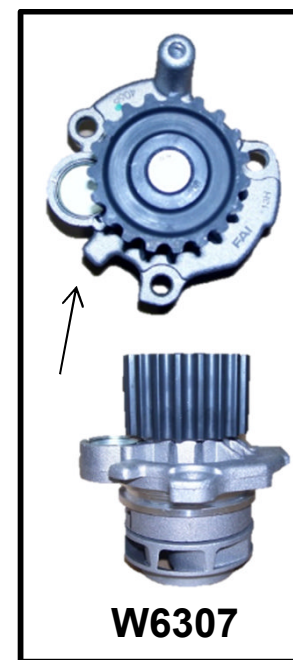

1300 662 766

PIB April 2015
page 1 of 2

NASON PRODUCT INFORMATION BULLETIN

WATER PUMPS THAT LOOK SIMILAR IN THE VW SKODA AUDI FAMILY GROUP OF ENGINES

WATER PUMP PART #	Belt Type & # of teeth	Notes
W3155	Square 23 T	60mm 7 Vane Off set Impellor
W3157	Round 19 T	60mm 8 vane Impellor
W6128	Square 23T	60mm 7 vane impellor w/o housing
W6306	Round 19 T	60mm 8 vane impellor no groove in housing
W6307	Round 19T	64mm 8 vane impellor groove in housing NOTE, WITH TANG NEAR W / PLUG
W6335	Round 19T	64mm 8 vane impellor groove in housing NOTE, NO TANG NEAR W / PLUG

1300 662 766

PIB April 2015

page 2 of 2

NASON PRODUCT INFORMATION BULLETIN

WATER PUMPS THAT LOOK SIMILAR IN THE VW SKODA AUDI FAMILY GROUP OF ENGINES

WATER PUMP PART #	Belt Type & # of teeth	Notes
W6438	Round 19T	64mm 7 vane impellor large w / plug o / height 99.70mm
W6445	Square 23T	60mm 8 vane Plastic impellor groove in housing
W6513	Round 19T	64mm 7 vane impellor o / height 94.60mm groove in housing