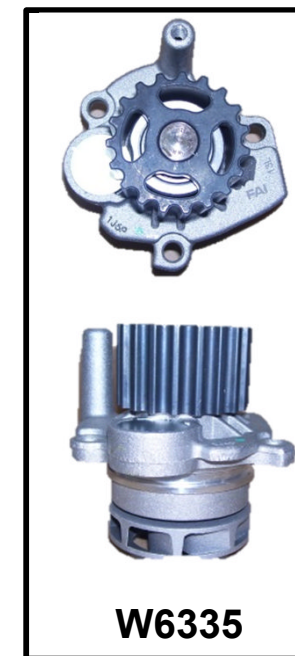

1300 662 766

PIB April 2015
page 1 of 2

NASON PRODUCT INFORMATION BULLETIN

WATER PUMPS THAT LOOK SIMILAR IN THE VW SKODA AUDI FAMILY GROUP OF ENGINES

WATER PUMP PART #	Belt Type & # of teeth	Notes
W3155	Square 23 T	60mm 7 Vane Off set Impellor
W3157	Round 19 T	60mm 8 vane Impellor
W6128	Square 23T	60mm 7 vane impellor w/o housing
W6306	Round 19 T	60mm 8 vane impellor no groove in housing
W6307	Round 19T	64mm 8 vane impellor groove in housing NOTE, WITH TANG NEAR W / PLUG
W6335	Round 19T	64mm 8 vane impellor groove in housing NOTE, NO TANG NEAR W / PLUG

1300 662 766

PIB April 2015

page 2 of 2

NASON PRODUCT INFORMATION BULLETIN

WATER PUMPS THAT LOOK SIMILAR IN THE VW SKODA AUDI FAMILY GROUP OF ENGINES

WATER PUMP PART #	Belt Type & # of teeth	Notes
W6438	Round 19T	64mm 7 vane impellor large w / plug o / height 99.70mm
W6445	Square 23T	60mm 8 vane Plastic impellor groove in housing
W6513	Round 19T	64mm 7 vane impellor o / height 94.60mm groove in housing