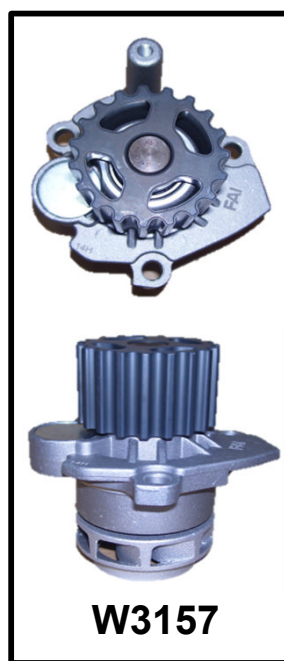

1300 662 766

PIB April 2015
page 1 of 2

NASON PRODUCT INFORMATION BULLETIN

WATER PUMPS THAT LOOK SIMILAR IN THE VW SKODA AUDI FAMILY GROUP OF ENGINES

WATER PUMP PART #	Belt Type & # of teeth	Notes
W3155	Square 23 T	60mm 7 Vane Off set Impellor
W3157	Round 19 T	60mm 8 vane Impellor
W6128	Square 23T	60mm 7 vane impellor w/o housing
W6306	Round 19 T	60mm 8 vane impellor no groove in housing
W6307	Round 19T	64mm 8 vane impellor groove in housing NOTE, WITH TANG NEAR W / PLUG
W6335	Round 19T	64mm 8 vane impellor groove in housing NOTE, NO TANG NEAR W / PLUG

1300 662 766

PIB April 2015

page 2 of 2

NASON PRODUCT INFORMATION BULLETIN

WATER PUMPS THAT LOOK SIMILAR IN THE VW SKODA AUDI FAMILY GROUP OF ENGINES

WATER PUMP PART #	Belt Type & # of teeth	Notes
W6438	Round 19T	64mm 7 vane impellor large w / plug o / height 99.70mm
W6445	Square 23T	60mm 8 vane Plastic impellor groove in housing
W6513	Round 19T	64mm 7 vane impellor o / height 94.60mm groove in housing