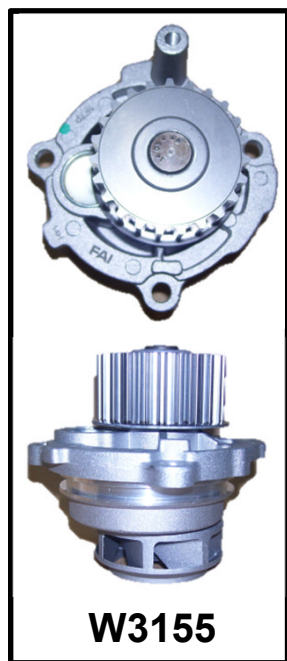

1300 662 766

PIB April 2015
page 1 of 2

NASON PRODUCT INFORMATION BULLETIN

WATER PUMPS THAT LOOK SIMILAR IN THE VW SKODA AUDI FAMILY GROUP OF ENGINES

WATER PUMP PART #	Belt Type & # of teeth	Notes
W3155	Square 23 T	60mm 7 Vane Off set Impellor
W3157	Round 19 T	60mm 8 vane Impellor
W6128	Square 23T	60mm 7 vane impellor w/o housing
W6306	Round 19 T	60mm 8 vane impellor no groove in housing
W6307	Round 19T	64mm 8 vane impellor groove in housing NOTE, WITH TANG NEAR W / PLUG
W6335	Round 19T	64mm 8 vane impellor groove in housing NOTE, NO TANG NEAR W / PLUG

1300 662 766

PIB April 2015

page 2 of 2

NASON PRODUCT INFORMATION BULLETIN

WATER PUMPS THAT LOOK SIMILAR IN THE VW SKODA AUDI FAMILY GROUP OF ENGINES

WATER PUMP PART #	Belt Type & # of teeth	Notes
W6438	Round 19T	64mm 7 vane impellor large w / plug o / height 99.70mm
W6445	Square 23T	60mm 8 vane Plastic impellor groove in housing
W6513	Round 19T	64mm 7 vane impellor o / height 94.60mm groove in housing