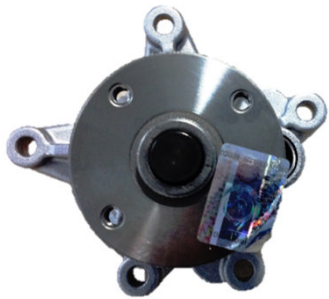

# HYUNDAI

Model	Engine Size	Year	Engine Code	Engine Info	Drive Type	Part #	
ACCENT – RB	1.6L DOHC 16V	2013 - 15	G4FD	WITH VVT	CHAIN	W3351	
I20 – PB	1.4L DOHC 16V	2010 - 15	G4FA		CHAIN	W3351	
I45 – YF THETA 11	2.0L DOHC 16V	2010 - 1/13	G4KD	WITH CVVT	CHAIN	W3352AH	
IX 35 – LM THETA 11	2.0L DOHC 16V	2010 - 9/13	G4KD	WITH CVVT	CHAIN	W3352AH	
SANTA FE - CM THETA11	2.4L DOHC 16V	11/2009 - 15	G4KE	WITH CVVT	CHAIN	W3352AH	
SONATA – NF THETA 1	2.4L SOHC 8V	2005 - 5/08	G4KC	WITH VVT	CHAIN	W3352AH	
Ix35 – LM	2.0L DOHC 16V	2010 - 15	D4HA	CRD TURBO DIESEL	BELT	W3353AH	
I30 – GD	<b>** 65MM DIA TRIANGLE HUB</b>	1.6L DOHC 16V	5/2012 - ON	D4FB	TURBO DIESEL	CHAIN	W3355
SANTA FE – CM	3.5L DOHC 24V	2010 - 8/12	G6DC		CHAIN	W3356	
I30 – GD	1.8L DOHC 16V	2012 - 14	G4NB	WITH VVT	CHAIN	W3357	
I30 – GD	1.6L DOHC 16V	2013 - 15	G4FD		CHAIN	W3351	
I30-FD	<b>** 77MM DIA TRIANGLE HUB. FROM 2008 USE W3355 WITH 65MM DIA TRIANGLE HUB</b>	1.6L DOHC 16V	2007 - 4/12	D4FB	TURBO DIESEL	CHAIN	W4028
I40 – VF	1.7L DOHC 16V	2011 - 15	D4FD	TURBO DIESEL	CHAIN	W3355	
SONATA – NF THETA 11	2.4L SOHC 8V	6/2008 - 4/10	G4KE	WITH CVVT	CHAIN	W3352AH	
SANTA FE CM , DM	2.2L SOHC 16V	2010 - 15	D4HB	DIESEL	BELT	W3353AH	
VELOSTER	1.6L DOHC 16V	2012-15	G4FD		CHAIN	W3351	